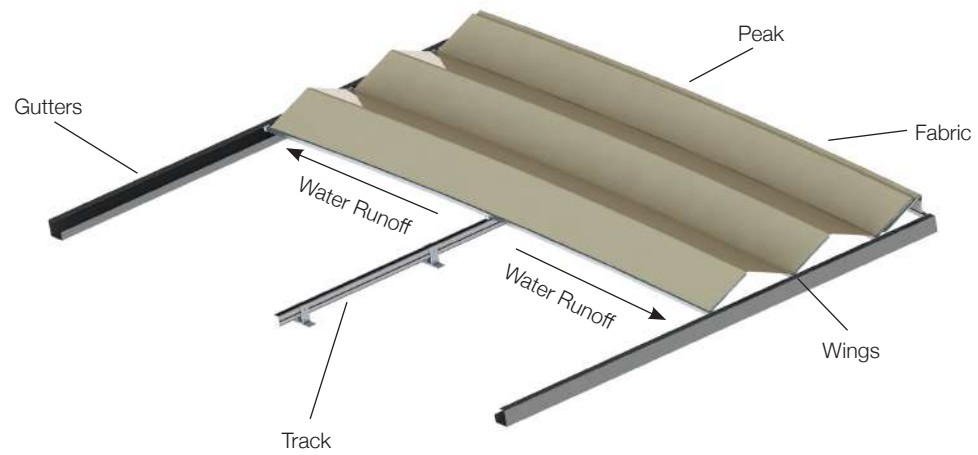

Clients include:

Our Patented System

Our revolutionary 'Single Track Design' allows for unparalleled coverage, ease of deployment and unrelenting protection from both the sun and rain. As demonstrated above, our shade assembly mounts on a single track, producing a peak which forces rain to run off on either side of the canopy track. ShadeFX systems are engineered to operate without the need for a slope, providing a virtually flat installation. Our innovative solution facilitates even the most eclectic designs and tastes, while setting the new industry standard in outdoor space utility.