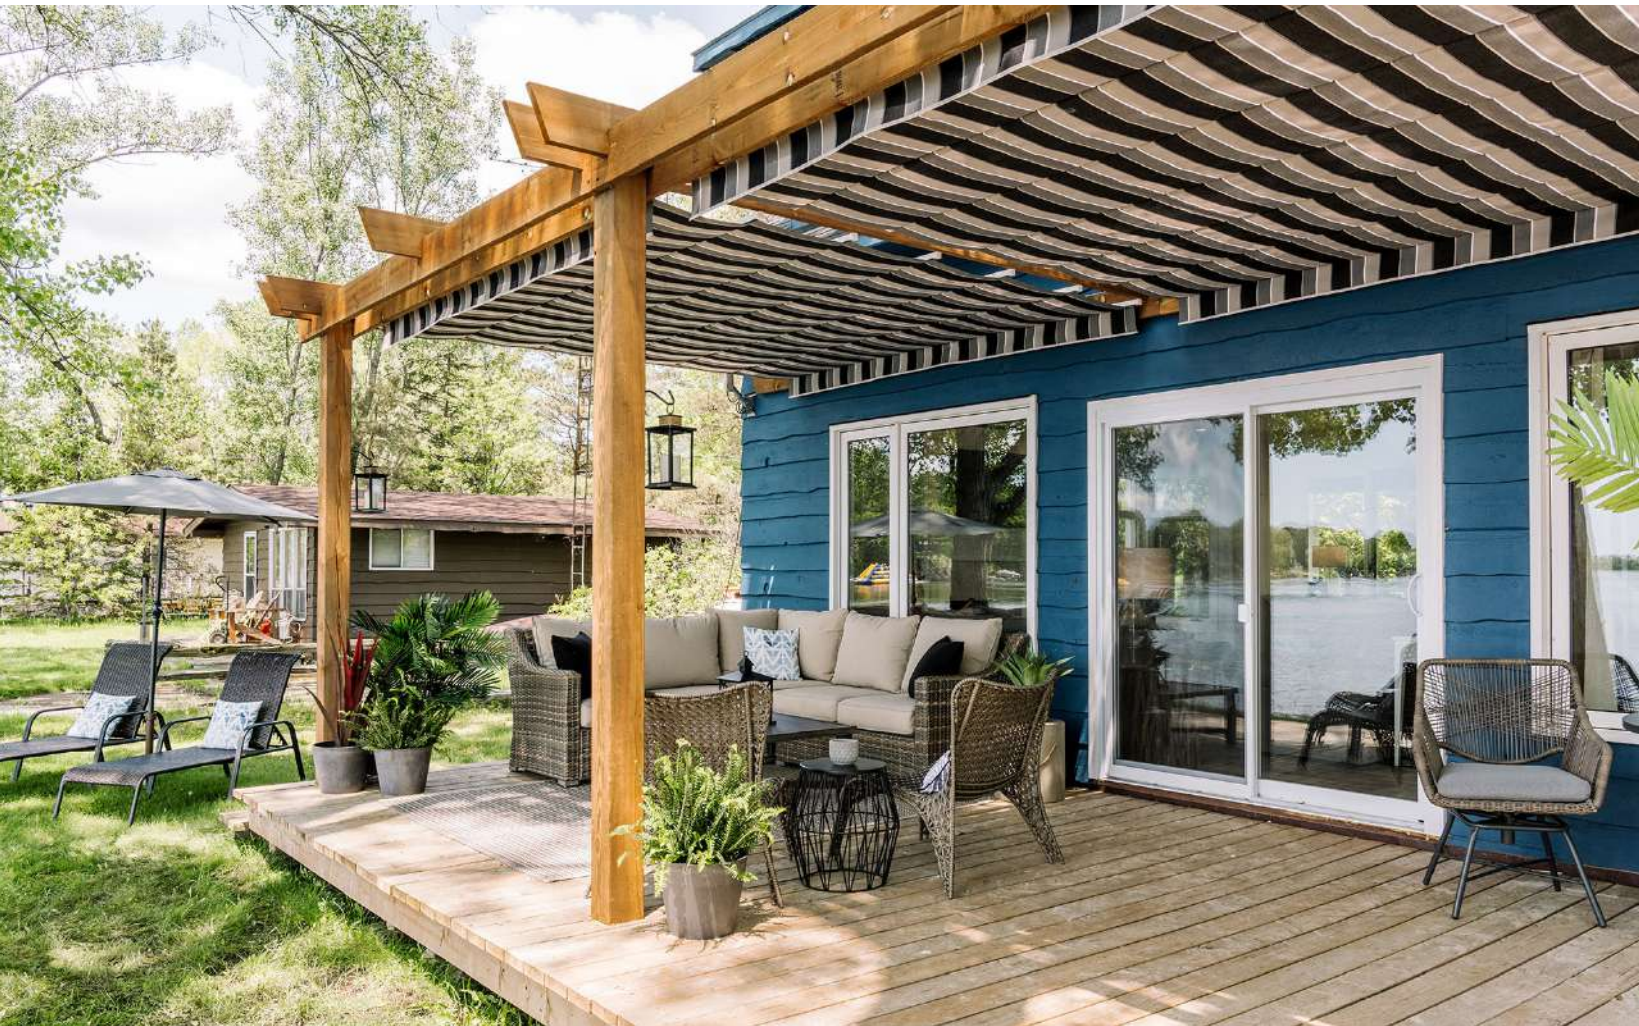

Key Competitive Differences

- **Coverage** – Unlimited area
- **Customization** – Endless possibilities
- **Protection** – Sun, rain, wind and privacy
- **Performance** – Fire, sun, rain and wind
- **Operation** – Motor, rope and manual
- **Deployment** – Diverse shapes, orientation, settings and locations
- **Installation** – Single track eliminates alignment requirements
- **Flexibility** – Deployment options for all project phases

Media coverage:

AQUA

HouseBeautiful

TRENDS
WHERE IDEAS TAKE SHAPE

Southern Living

**DECKED
OUT**