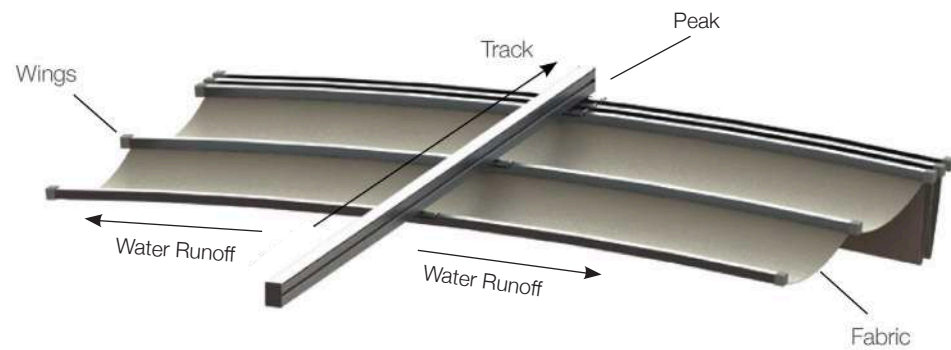

## Our Patented System

Our revolutionary 'Single Track Design' allows for unparalleled coverage, ease of deployment and unrelenting protection from both the sun and rain. As demonstrated above, our canopy assembly suspends from the single track, producing a peak which forces rain to run off on either side of the canopy track. ShadeFX systems are engineered to operate without the need for a slope, providing a virtually flat installation. Our innovative solution facilitates even the most eclectic designs and tastes, while setting the new industry standard in outdoor space utility.